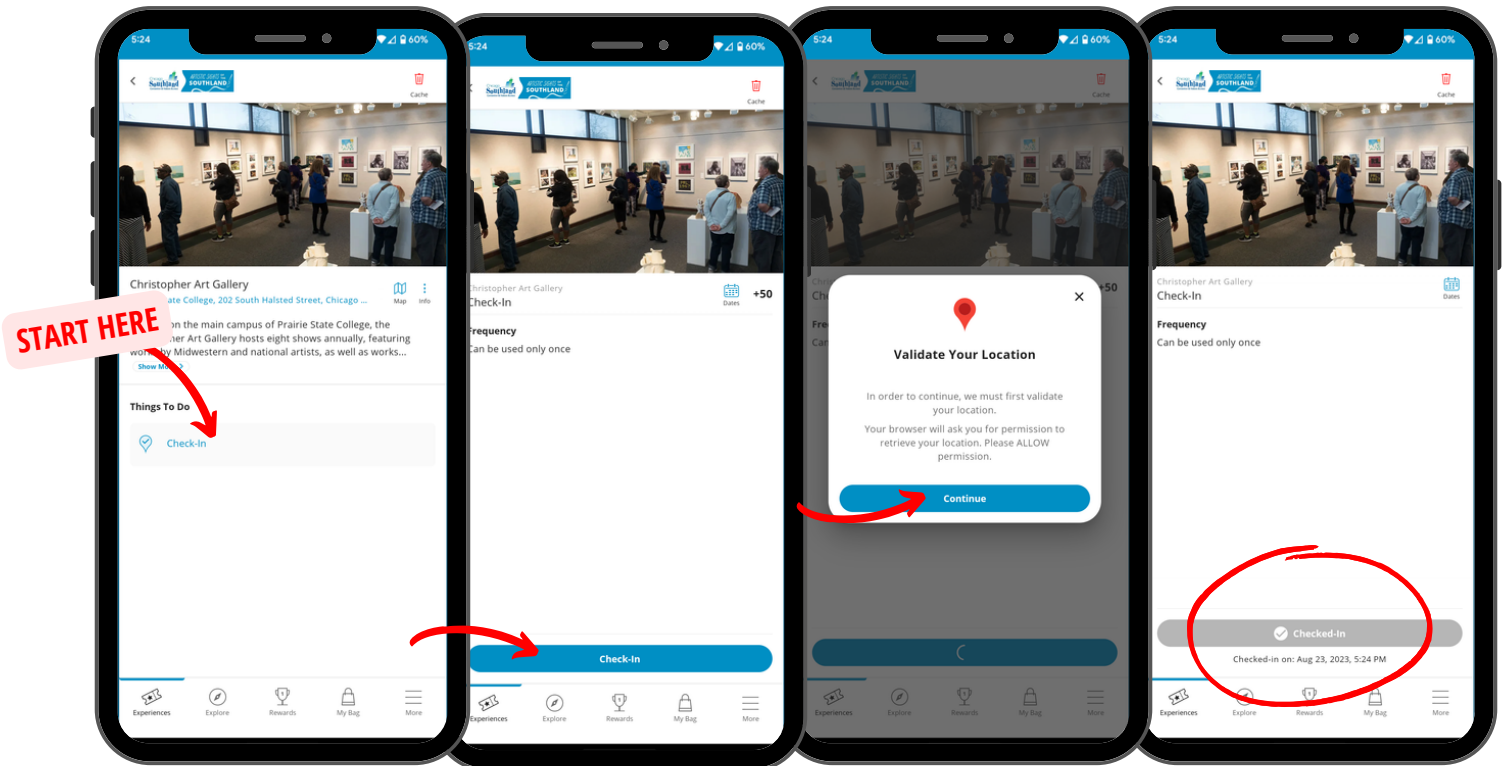

# CHICAGO SOUTHLAND ARTISTIC SIGHTS OF THE SOUTHLAND REDEMPTION INSTRUCTIONS

**Passholders will arrive at a location, select the location and check-in using geo-location services.**

**Participants will select "Check-In" on the location's listing.**

**Passholders must allow location services on their mobile browser. They will be required to be within a certain radius of the location for the check-in to work. Nothing is required of on-site staff.**

**A grey checkmark will be presented upon successful check-in.**