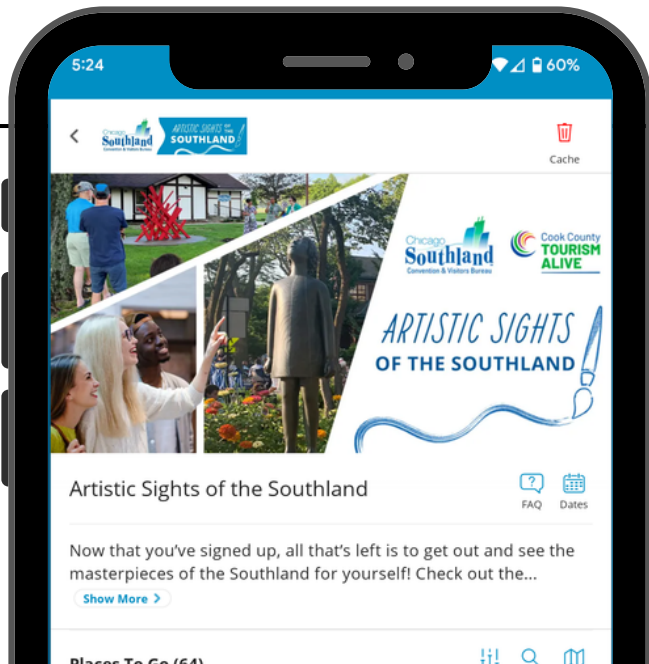

# CHICAGO SOUTHLAND ARTISTIC SIGHTS OF THE SOUTHLAND REDEMPTION INSTRUCTIONS

**Passholders will arrive at a location, select the location and check-in using geo-location services.**

**Participants will select "Check-In" on the location's listing.**